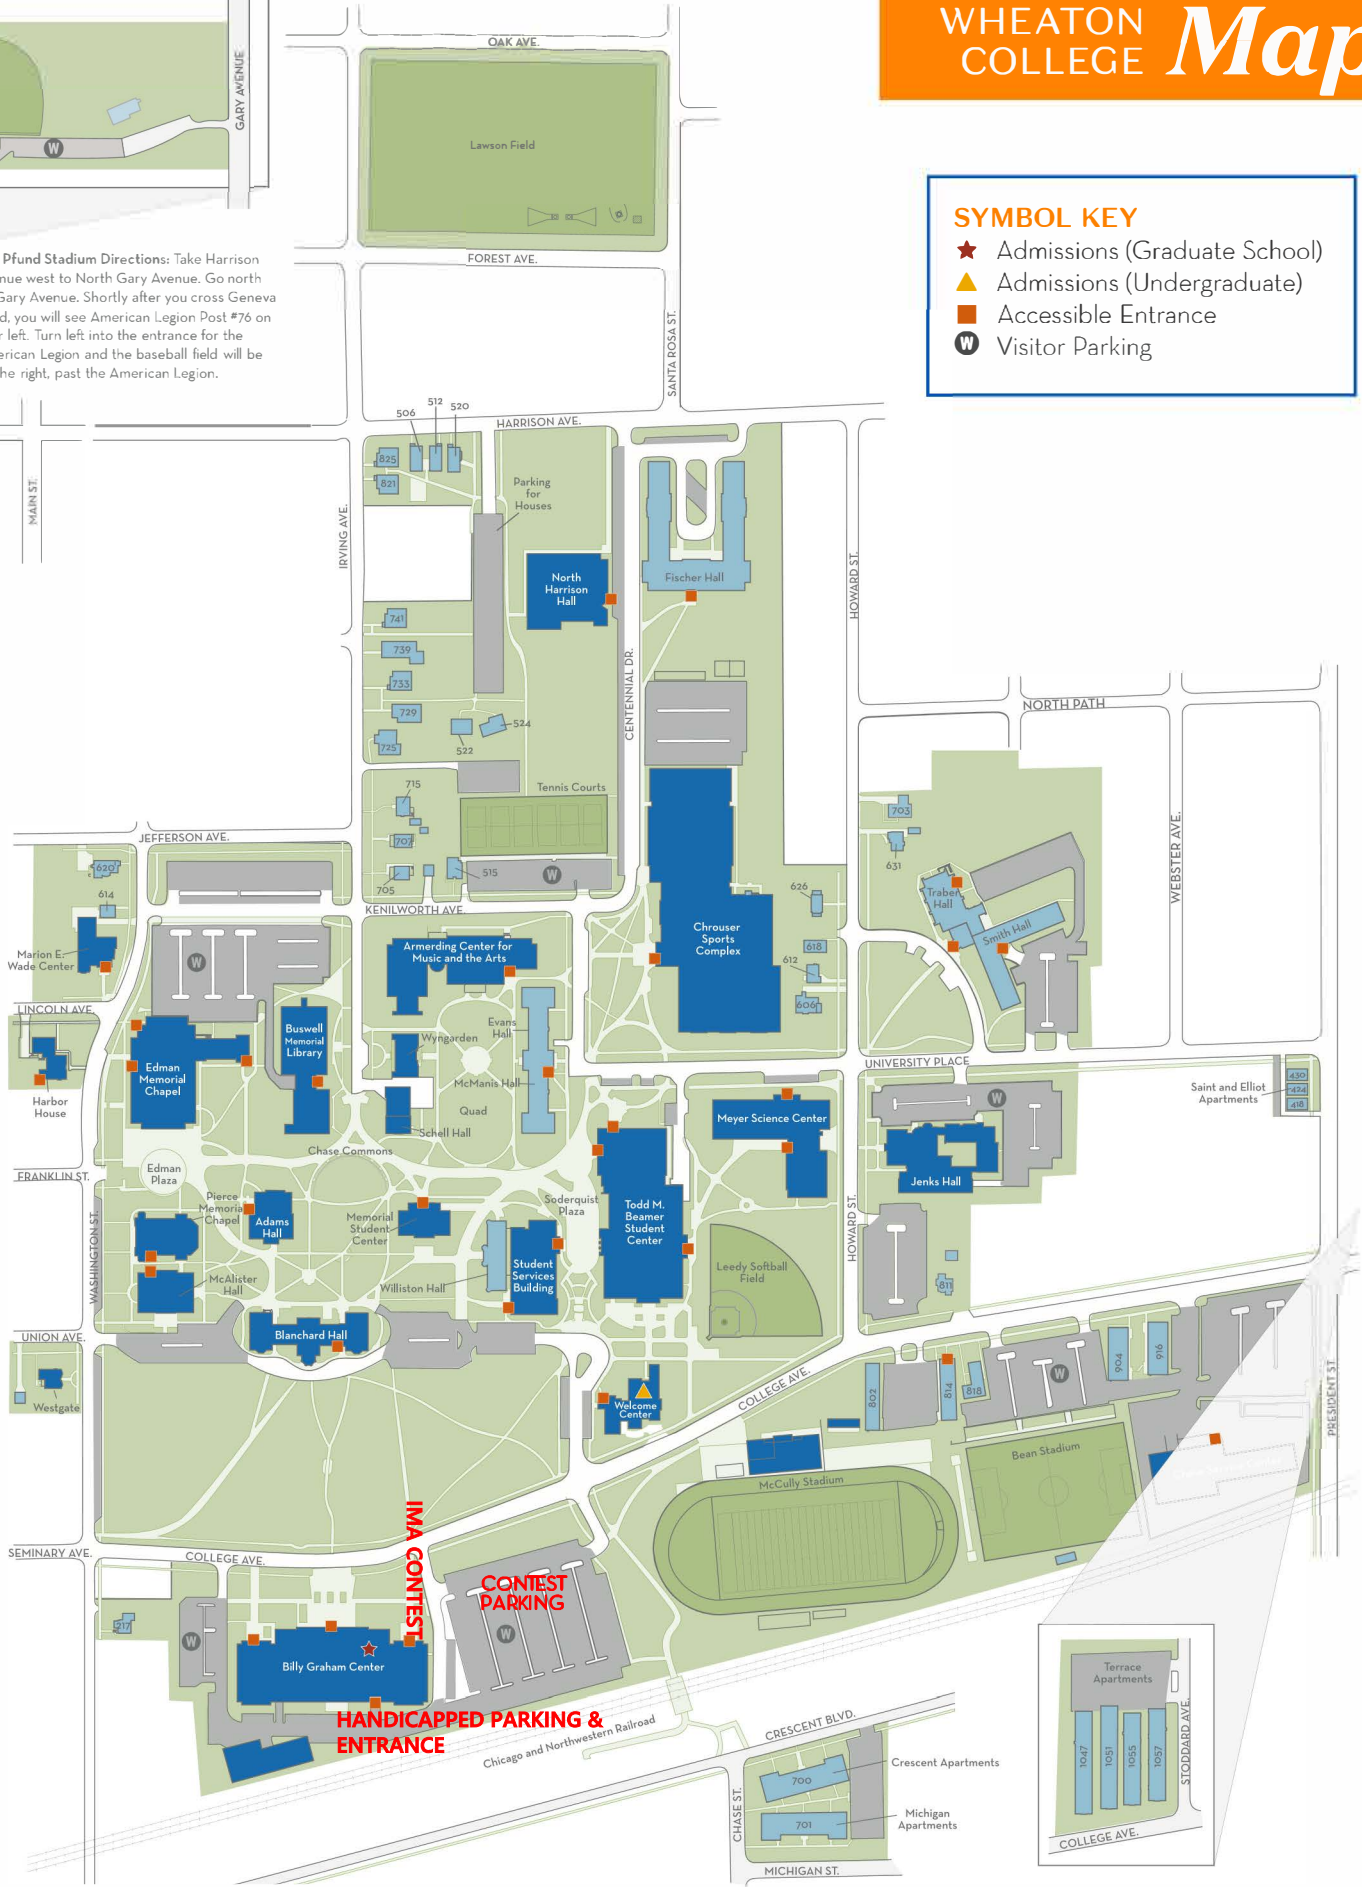

4

5

Lee Pfund Stadium Directions: Take Harrison Avenue west to North Gary Avenue. Go north on Gary Avenue. Shortly after you cross Geneva Road, you will see American Legion Post #76 on your left. Turn left into the entrance for the American Legion and the baseball field will be on the right, past the American Legion.

WHEATON COLLEGE *Map*

SYMBOL KEY

- ★ Admissions (Graduate School)
- ▲ Admissions (Undergraduate)
- Accessible Entrance
- Ⓜ Visitor Parking

CAMPUS LOCATIONS

- Adams Hall (A-4)
- Armerding Center for Music and the Arts (B-3)
- Billy Graham Center (B-5)
 - Advancement
 - Barrows Auditorium
 - Billy Graham Center Museum
 - Graduate School (Admissions)
- Blanchard Hall (B-4)
 - Human Resources
- Buswell Memorial Library (B-3)
- Chase Service Center (D-5)
- Chrouser Sports Complex (C-3)
 - King Arena
 - Lederhouse Natatorium
 - Eckert Recreation Center
- Bean Stadium (D-5)
- East Campus (D-1)
- Edman Memorial Chapel (A-3)
- Harbor House (A-3)
- Jenks Hall (C-4)
 - Arena Theater
 - ROTC
- Lawson Field (B-1)
- Lee Pfund Stadium (A-1)
- Leedy Softball Field (C-4)

- Marion E. Wade Center (A-3)
 - Bakke Auditorium
- McAlister Conservatory (A-4)
- McCully Stadium (C-5)
- McManis Hall (B-4)
 - Conference Services
- Memorial Student Center (B-4)
 - The Wheaton College Center for Faith, Politics, and Economics
- Meyer Science Center (C-4)
- North Harrison Hall (B-2)
 - Counseling Center
 - Student Health Services
- Pierce Memorial Chapel (A-4)
 - Community School of the Arts
- Schell Hall (B-4)
 - HNGR
 - HoneyRock
- Student Services Building (B-4)
 - Bookstore
 - Center for Vocation and Career
 - Registrar
 - Student and Financial Services
 - Ticket & Information office
- Tennis Courts (B-3)
- Todd M. Beamer Student Center (B-4)
 - Anderson Commons Dining Hall
 - Coray Alumni Gym