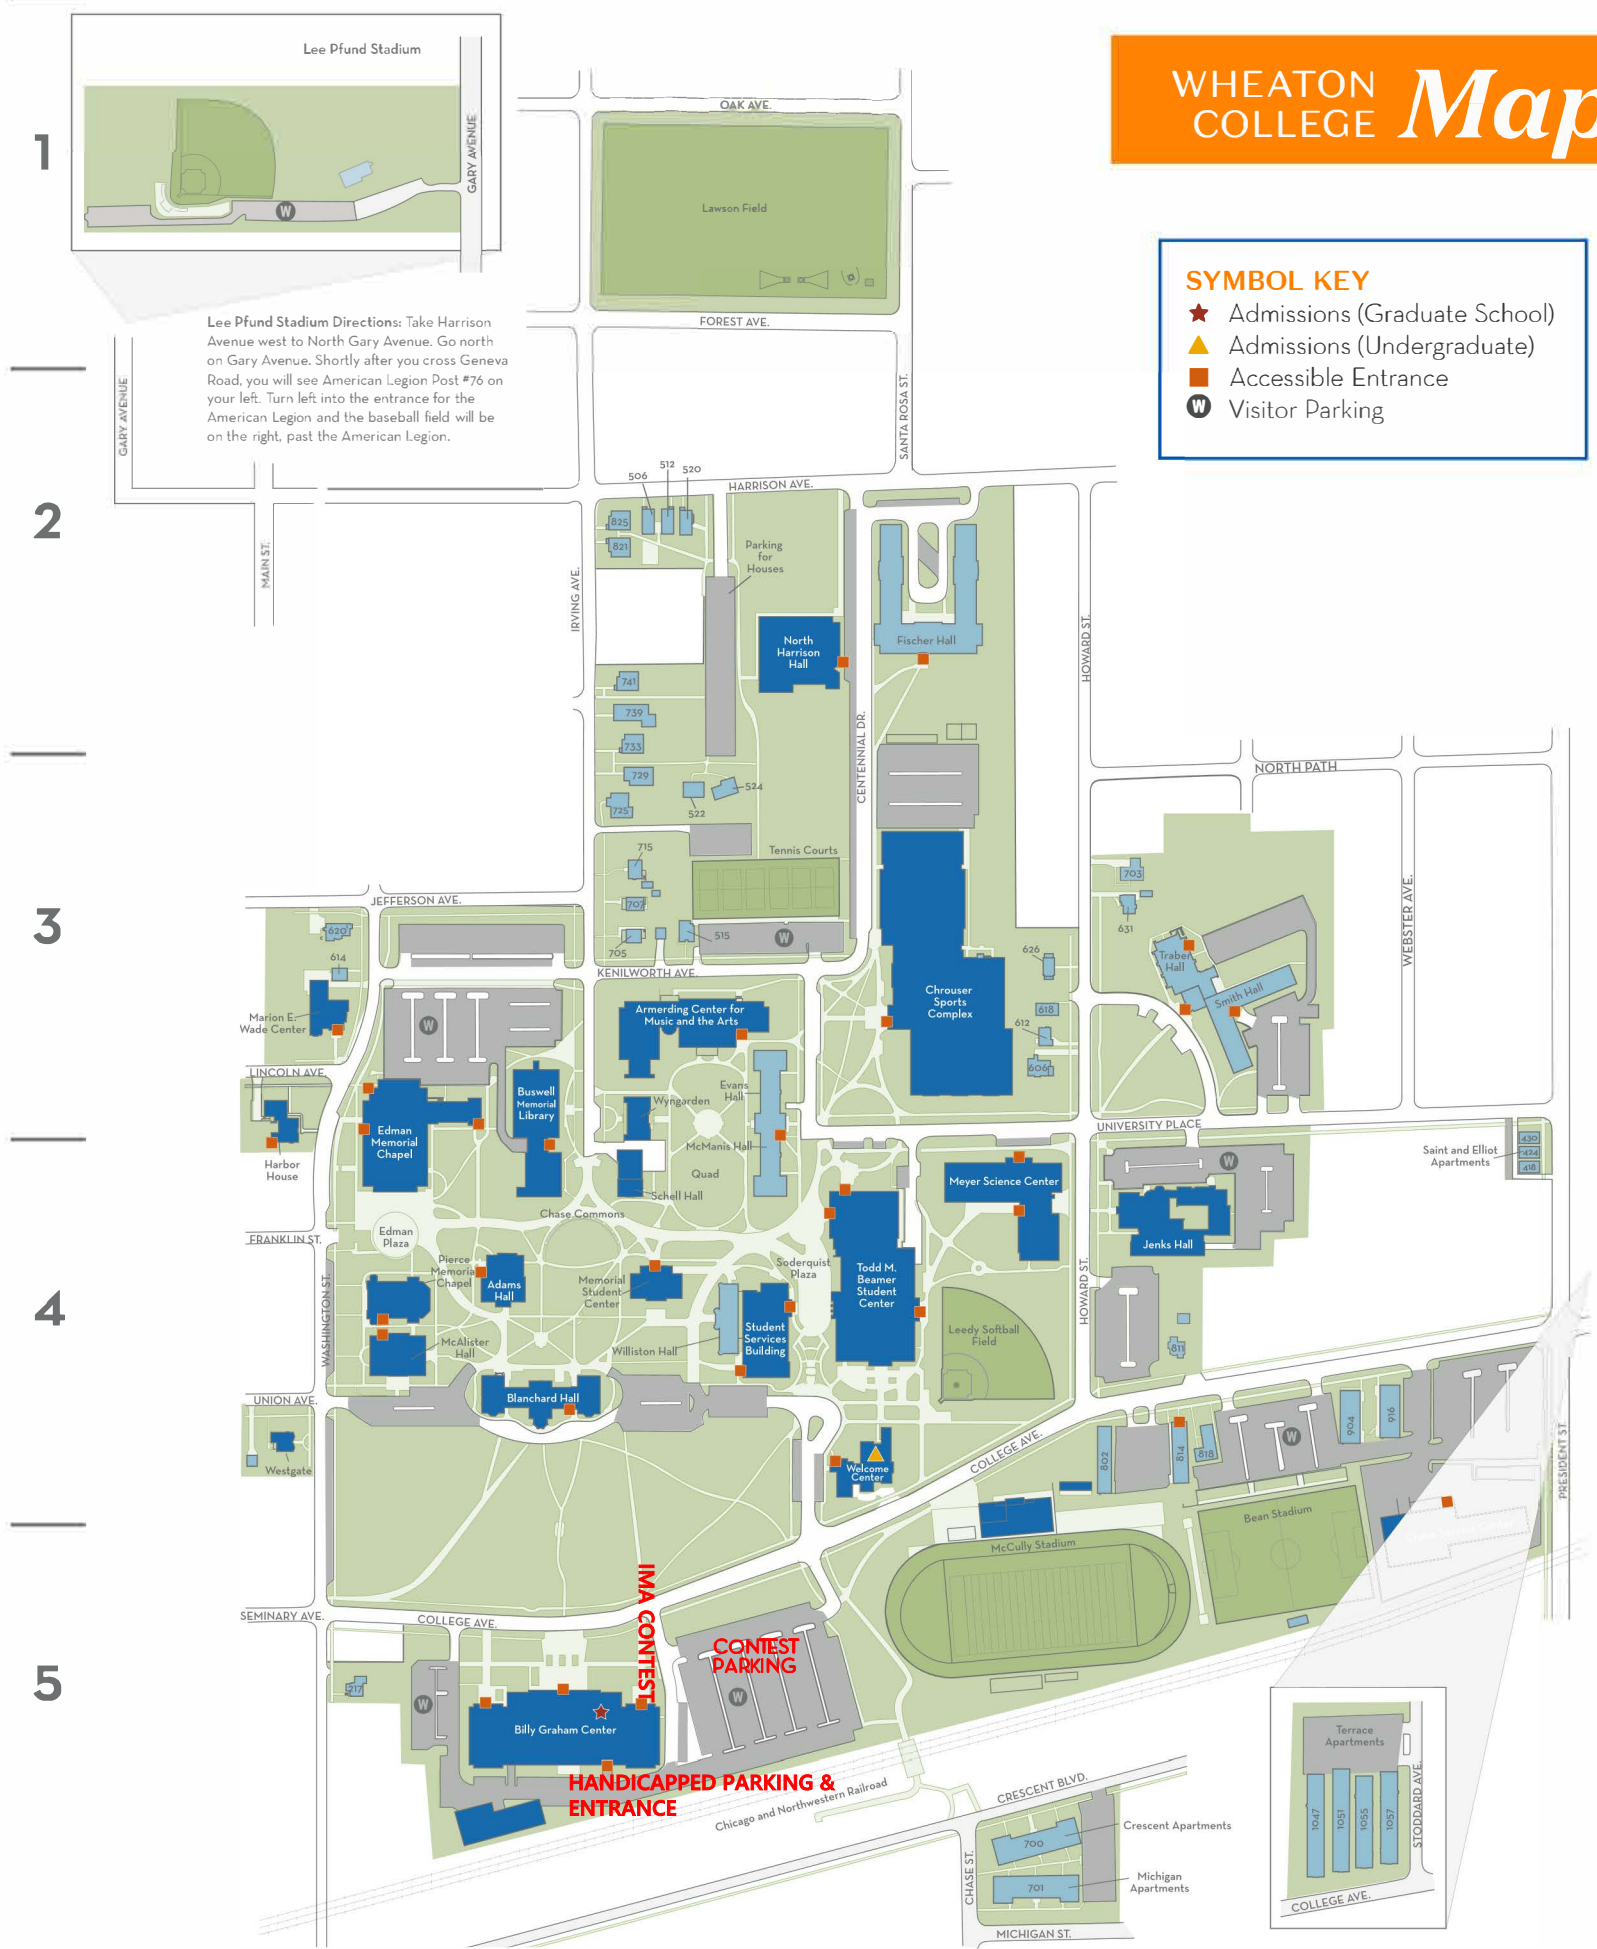

# WHEATON COLLEGE *Map*

**SYMBOL KEY**

- ★ Admissions (Graduate School)
- ▲ Admissions (Undergraduate)
- Accessible Entrance
- W Visitor Parking

**Lee Pfund Stadium Directions:** Take Harrison Avenue west to North Gary Avenue. Go north on Gary Avenue. Shortly after you cross Geneva Road, you will see American Legion Post #76 on your left. Turn left into the entrance for the American Legion and the baseball field will be on the right, past the American Legion.

## CAMPUS LOCATIONS

- Adams Hall (A-4)
- Armerding Center for Music and the Arts (B-3)
- Billy Graham Center (B-5)
  - Advancement
  - Barrows Auditorium
  - Billy Graham Center Museum
  - Graduate School (Admissions)
- Blanchard Hall (B-4)
  - Human Resources
- Buswell Memorial Library (B-3)
- Chase Service Center (D-5)
- Chrouser Sports Complex (C-3)
  - King Arena
  - Lederhouse Natatorium
  - Eckert Recreation Center
- Bean Stadium (D-5)
- East Campus (D-1)**
- Edman Memorial Chapel (A-3)
- Harbor House (A-3)
- Jenks Hall (C-4)
  - Arena Theater
  - ROTC
- Lawson Field (B-1)
- Lee Pfund Stadium (A-1)
- Leedy Softball Field (C-4)

- Marion E. Wade Center (A-3)
  - Bakke Auditorium
- McAlister Conservatory (A-4)
- McCully Stadium (C-5)
- McManis Hall (B-4)
  - Conference Services
- Memorial Student Center (B-4)
  - The Wheaton College Center for Faith, Politics, and Economics
- Meyer Science Center (C-4)
- North Harrison Hall (B-2)
  - Counseling Center
  - Student Health Services
- Pierce Memorial Chapel (A-4)
  - Community School of the Arts
- Schell Hall (B-4)
  - HNGR
  - HoneyRock
- Student Services Building (B-4)
  - Bookstore
  - Center for Vocation and Career
  - Registrar
  - Student and Financial Services
  - Ticket & Information office
- Tennis Courts (B-3)
- Todd M. Beamer Student Center (B-4)
  - Anderson Commons Dining Hall
  - Coray Alumni Gym

- Sam's
- The Stupe
- Welcome Center (B-4)
  - Undergraduate Admissions
- Westgate (A-4)
  - Alumni and Parent Engagement
- Wyngarden (B-3)
- GEL